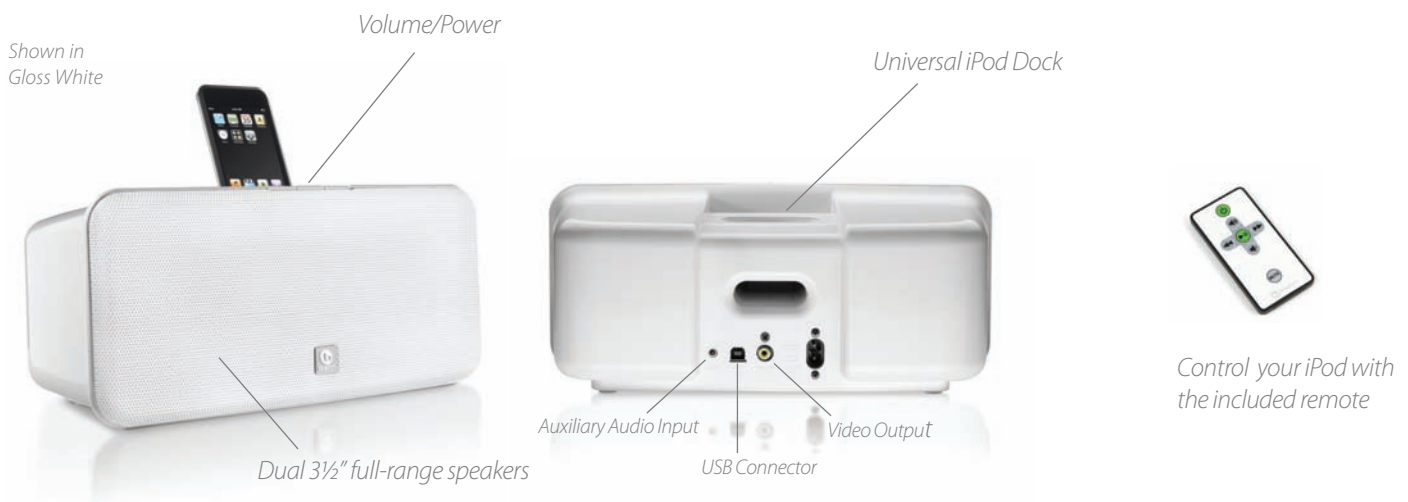

Boston Horizon i-DS²

Make it Your Own with optional interchangeable grilles, a Boston exclusive.

play DJ. play smart.

Shown in Gloss Black

i-DS²

iPod Speaker System

From your iPod to everyone's ears – realistic, room-filling stereo with clean, powerful bass. A great-looking compact system that fits anywhere (and will be welcome everywhere), the i-DS² features high performance full-range speakers, an acoustically tuned chamber for maximum bass, and a mini remote that puts you in control of your iPod from across the room.

 **Boston**[®]
play smart[™]

Boston Horizon i-DS²

It's nice to share.

The i-DS² delivers 60 watts of system power for room-filling, high quality sound. With a composite video output to let you show off photos and videos from any video-capable iPod on any TV and a USB connector to keep all your content in sync with iTunes, the i-DS² is a talented performer with all the right connections.

Features

- Controls and charges all dockable iPod models
- 15 watts RMS/30 watts Dynamic Output Power per channel
- Dual high performance 3½" full-range speakers
- Remote control puts basic iPod functions at your fingertips
- Auxiliary input for connecting additional media players
- Composite Video Output for video-capable iPods
- USB connector for iPod communication with iTunes

Dimensions (H x W x D)

5½ x 12¾ x 5¼" (140 x 324 x 148mm)

Add a splash of color to your iPod Speaker System with optional interchangeable grilles at

bostonacoustics.com/POP

Introducing Boston P.O.P.
play in color. play smart.